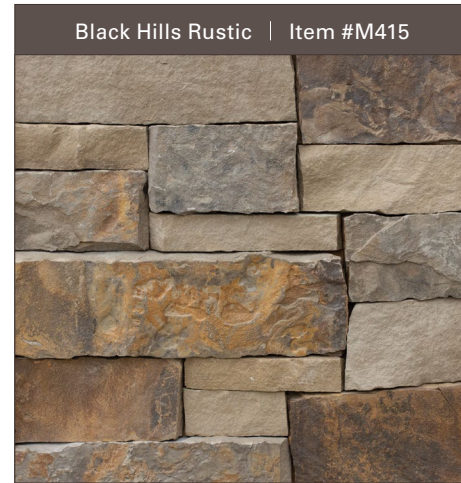

Heights: 3" – 8" | Lengths: Random up to 24"