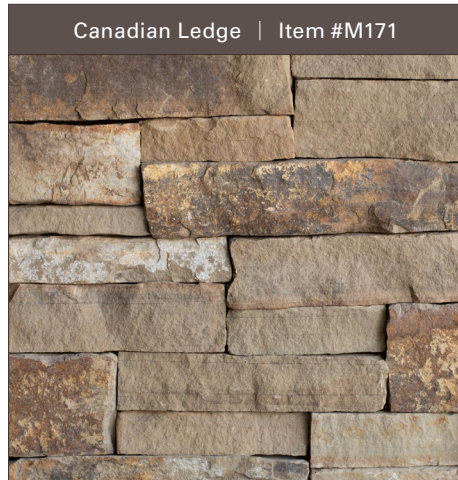

Heights: 3" – 7" | Lengths: Random up to 24"