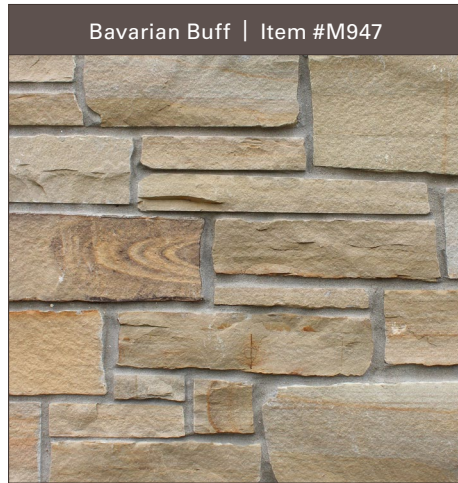

■ Random Height ■ Dimensional ■ LedgeStone

In the photos on these two pages the stone has been tooled by a mason. Communication is important between the homeowner and mason to assure you achieve the look you want for your project.

BLACK HILLS RUSTIC BUILDING STONE COLLECTION

For over 25 years, artisans have been hand-crafting products in the Black Hills Rustic Building Stone Collection. Colors range from rugged earthy browns, to sundrenched golds, and cool blue-gray tones and delivering a timeless feel to any project.

Heights: 3" – 8" | Lengths: Random up to 24"