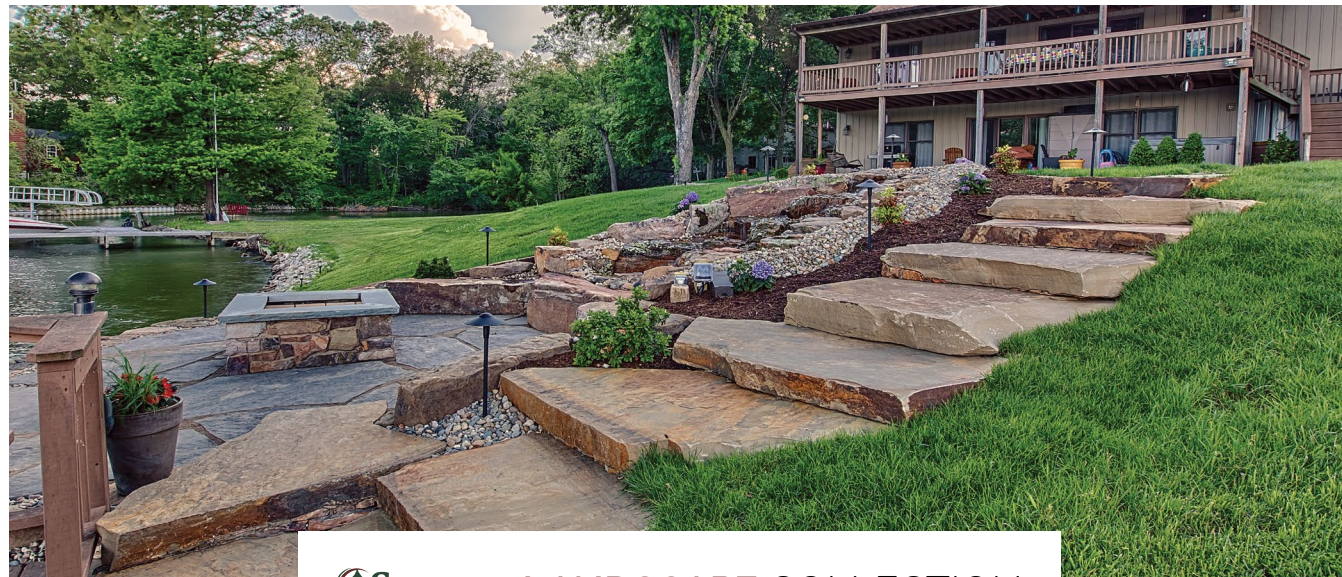

SEMCO STONE LANDSCAPE COLLECTION