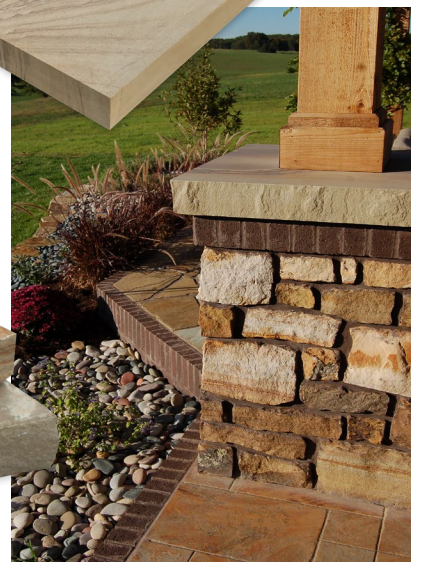

TOP

Iron Mountain Dimensional

BOTTOM

Iron Mountain Dimensional