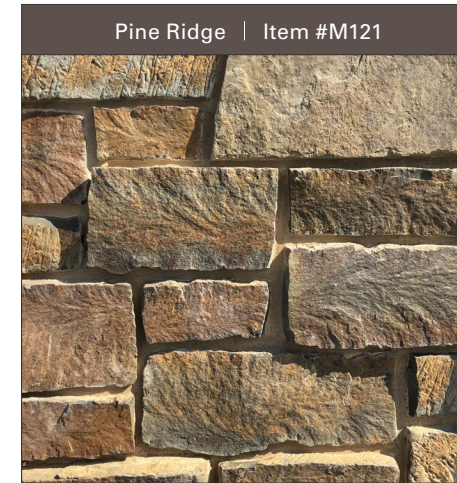

Heights: 3" – 15" | Lengths: Random up to 36"