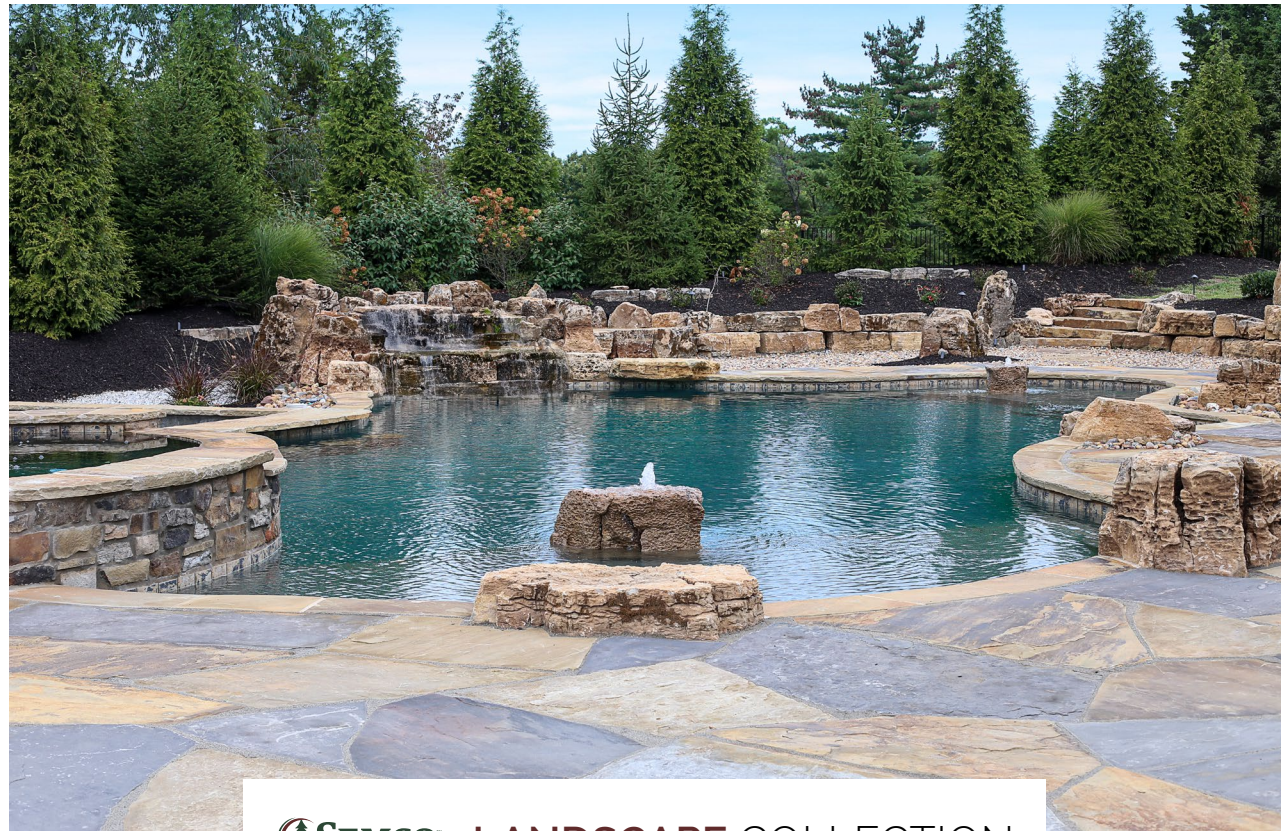

BLACK HILLS RUSTIC COLLECTION

SEMCO STONE LANDSCAPE COLLECTION

TOP
Custom Blend of Black Hills Rustic Flagstone and Blue/Brown Sandstone Flagstone

BOTTOM LEFT
Blue/Brown Sandstone Flagstone

BOTTOM RIGHT
Blue/Brown Sandstone Machine Cut Steps