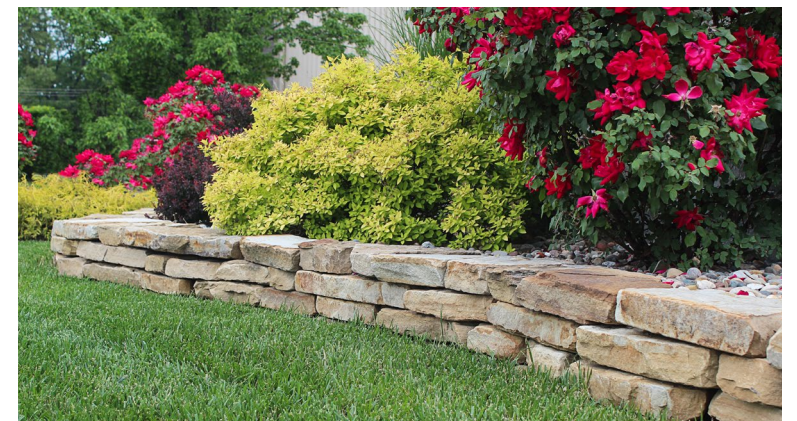

SEMGO LANDSCAPE COLLECTION
STONE