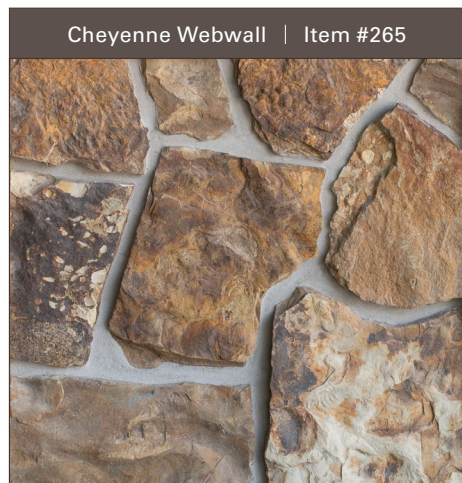

Thickness: 3" – 5" | Diameter: Up to 18" x 24"